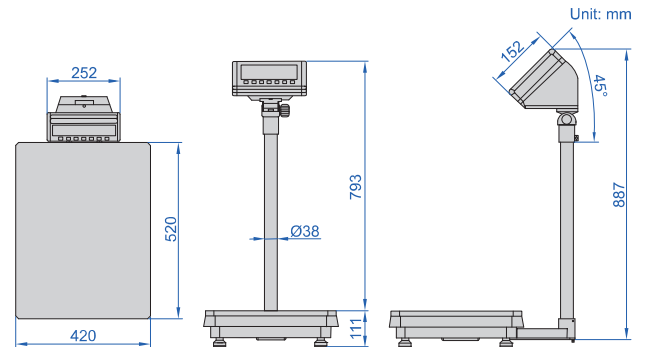

DATA
OUTPUT

CAN BE
CUSTOMIZED

PLATFORM SCALES

8501-AL150

printer (optional)

- LCD large screen display with LED backlight
- Weighing, overweight alarm, counting, keyboard lock, accumulating, auto zero and animal scale
- Unit: kg, g, lb, oz

SPECIFICATION

Code	8501-AL60	8501-AL150	8501-AL300
Maximum weighing	60kg	150kg	300kg
Minimum weighing	100g	200g	400g
Resolution (d)	5g	10g	20g
Accuracy	±10g	±20g	±30g
Operation temperature	-10~40°C		
Material	platform: stainless steel, base: die-cast aluminum		
Dimension of platform	420×520mm		
Power supply	rechargeable lead acid battery (6V/4Ah)		
Output	RS232		
Weight	18.3kg		